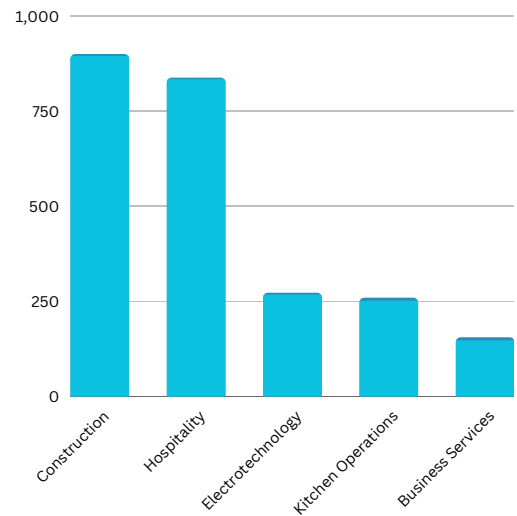

Top 5 Industries for the Selected Year